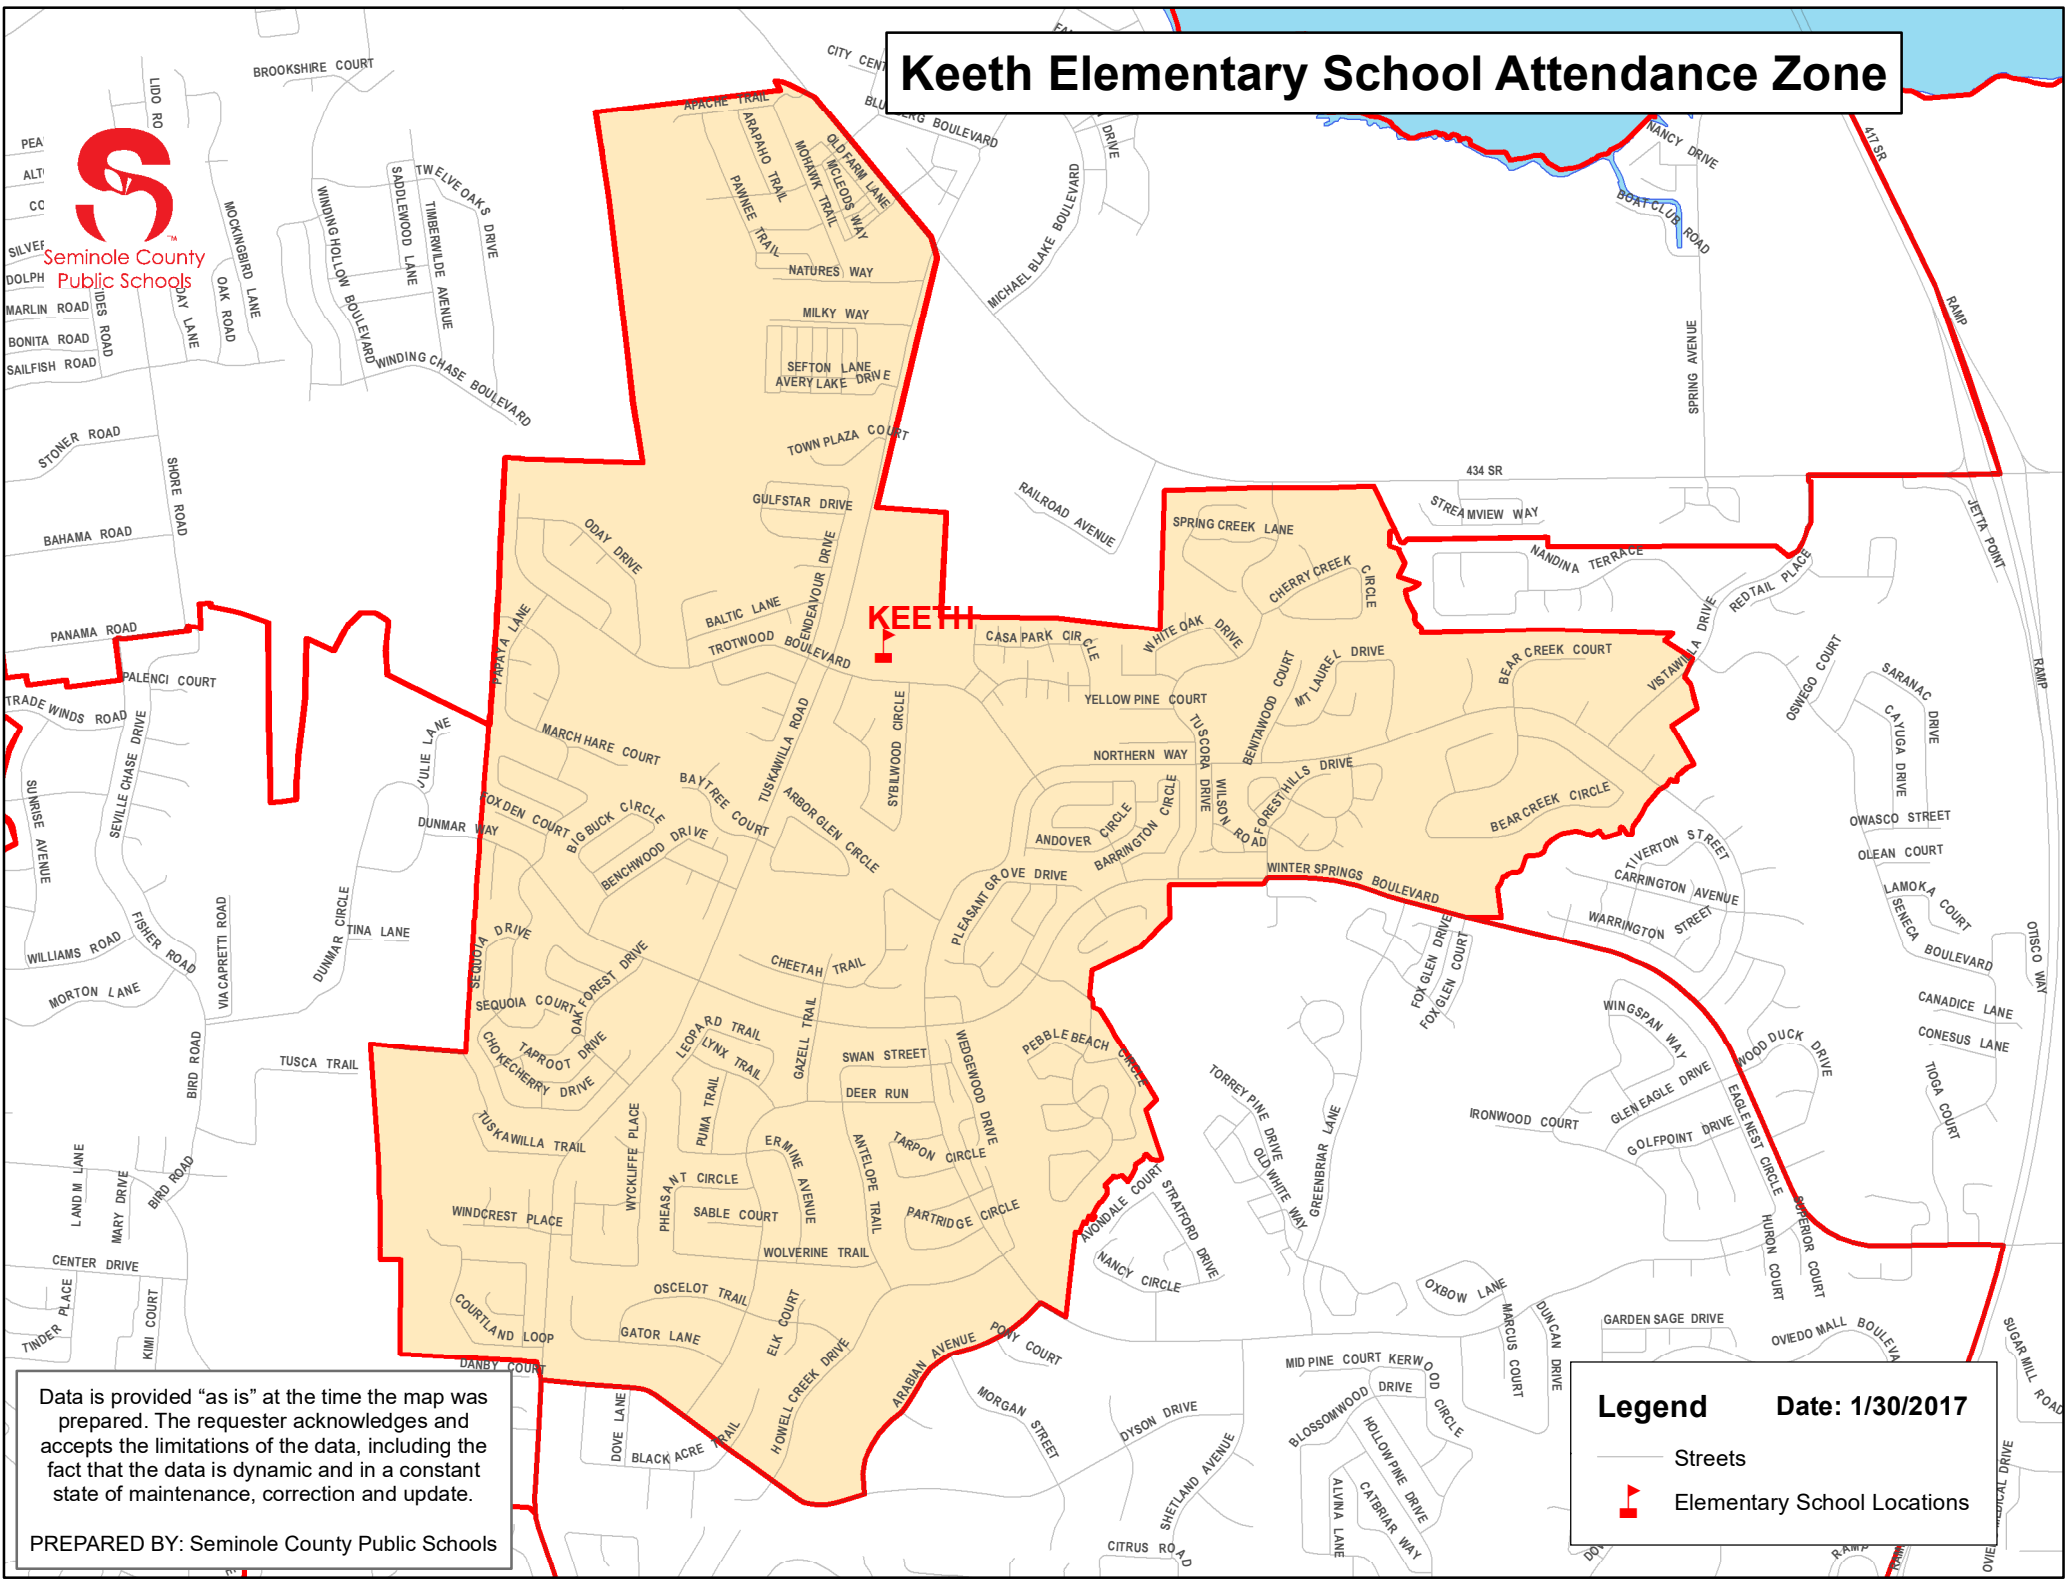

# Keeth Elementary School Attendance Zone

Data is provided "as is" at the time the map was prepared. The requester acknowledges and accepts the limitations of the data, including the fact that the data is dynamic and in a constant state of maintenance, correction and update.

PREPARED BY: Seminole County Public Schools

**Legend**      **Date: 1/30/2017**

- Streets
- Elementary School Locations